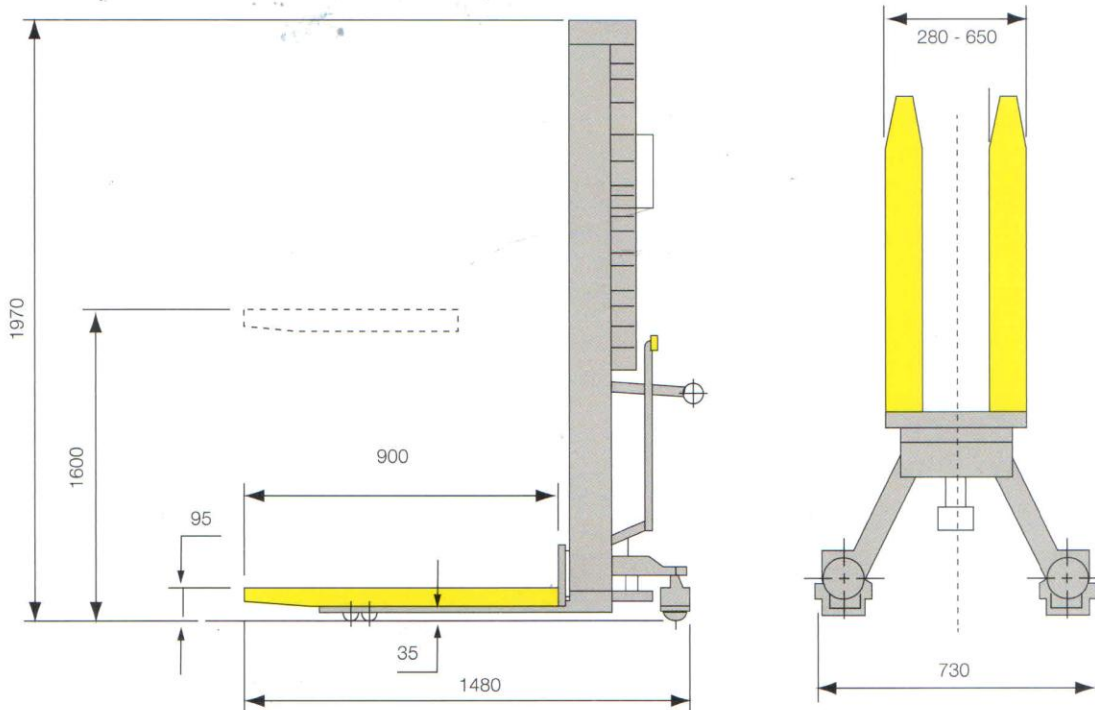

TECHNICAL SPECIFICATIONS

MODEL		GMS 1016
Load Capacity	kg	1000
Load Center	mm	450
Fork Length	mm	900
Fork Width	mm	120
Outside Fork Spread	mm	280-650
Inside Fork Spread	mm	0-400
Maximum Fork Height	mm	1600
Minimum Fork Height	mm	95
Lift Height Per Stroke	mm	10
Ground Clearance	mm	35
Overall/ Closed Mast Height	mm	1970
Overall Length	mm	1480
Overall Width	mm	730
Load Wheel (Diameter x Width)	mm	70x60
Steering Wheel (Diameter x Width)	mm	190x50
Load Wheel Type		Single/Nylon
Drive Wheel Type		Nylon
Net Weight	kg	Single/178
Color		Red

Note: All dimensions and specification indicated above are subject to a variation of $\pm 15\%$ without notice.

Therefore Design MANUAL STACKER Rev2/06/2013

Head Office Address
GODREJ & BOYCE MFG. CO. LTD.
Plant 16, Pirojshanagar,
Vikhroli, Mumbai - 400 079. INDIA
Tel: +91 22 6796 4660 / 73
Fax: +91 22 6796 1519
Email: mhemktg@godrej.com
Toll Free Helpline: 1 - 800-22-5454

Branches & Service Centres

- Mumbai : 022 67961725
- Indore : 0731 4069335
- Kochi : 0484 6612777
- Delhi : 011 66507340
- Lucknow : 0522 6754961
- Pune : 020 66255121
- Chennai : 044 66544431
- Kolkata : 033 66013771
- Guwahati : 03612 468248
- Raipur : 0771 6606606
- Hyderabad : 040 66431203
- Chandigarh : 0172 5012525
- Bangalore : 080 66472251
- Ahmedabad : 079 66060646
- Jaipur : 0141 6701441
- Vizag : 0891 2517930
- Bhubaneshwar : 0674 2583810 / 0674 2580609
- Coimbatore : 0422 2545799 / 599
- Indore : 0731 4069335 / 2532917
- UAE : 0097155 8992305/2316